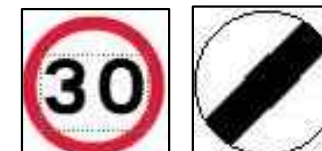

Replace existing Croglin  
Please drive slowly sign  
with new to RA2 standard

Replace existing 30mph  
and National speed limit  
signs with new to RA2  
standard.

SLOW Road markings to be  
positioned between speed  
limit signs and Croglin sign.

SLOW

The Old Chapel

Rev. No.	Date	Amendments	Initials	
			Made	Chk.
Scale: /		Date: / /		

Croglin village gateway signage  
Old Chapel entrance

Drawn	AG
Checked	/
Approved	/
Drawing No.	/
<small>Reproduced from, or based on, Ordnance Survey Map material with the permission of the Controller of Her Majesty's Stationery Office. Crown Copyright Licence No. 100019596 Cumbria County Council. Unauthorised reproduction infringes Crown copyright and may lead to prosecution or civil proceedings.</small>	