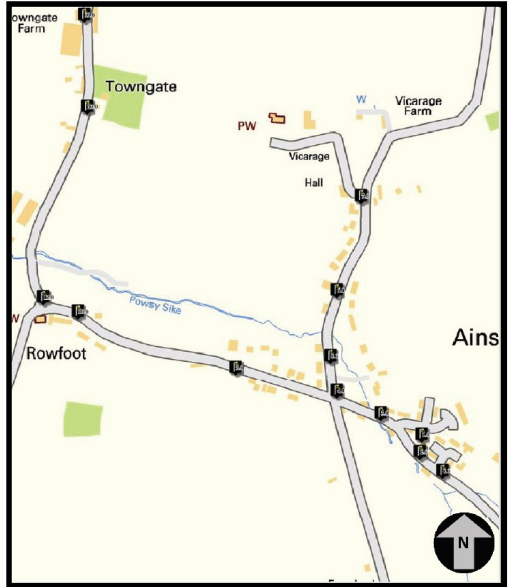

Location of EDC footway lights

Croglin

Ainstable

Newbiggin